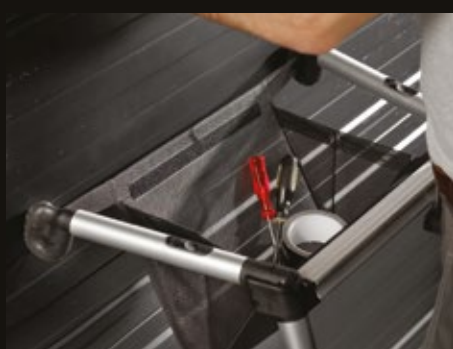

# Mi TELEPRO

MiTELEPRO is a high quality telescopic ladder complete with a range of features that make it ideal for the professional.

- ▶ Integrated wall positioning mechanism
- ▶ Integrated toolbag
- ▶ Unique one-handed handling
- ▶ Robust anti-slip feet
- ▶ Variable working heights up to 4.8m
- ▶ Compact
- ▶ Extra deep rungs for comfort
- ▶ Easy to transport with backpack

# TELEPRO

Integrated wall support

Easily extended in one go

Easy to transport backpack

Integrated toolbag

Simple to use unlock system