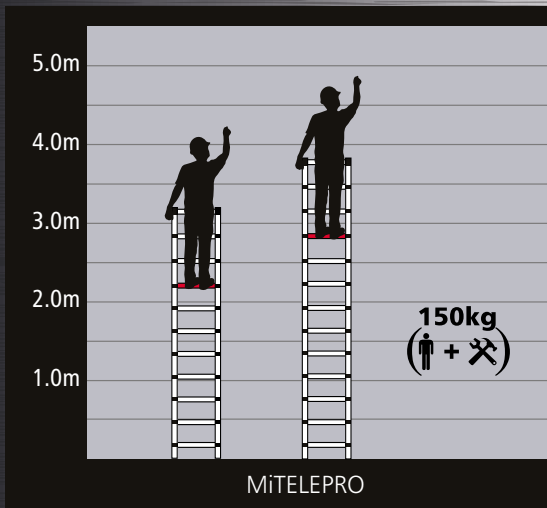

# Mi TELEPRO

MiTELEPRO is a high quality telescopic ladder complete with a range of features that make it ideal for the professional.

- ▶ Integrated wall positioning mechanism
- ▶ Integrated toolbag
- ▶ Unique one-handed handling
- ▶ Robust anti-slip feet
- ▶ Variable working heights up to 4.8m
- ▶ Compact
- ▶ Extra deep rungs for comfort
- ▶ Easy to transport with backpack

# TELEPRO

Integrated wall support

Easily extended in one go

Easy to transport backpack

Integrated toolbag

Simple to use unlock system

## Specifications

Number of rungs	11	13
Working height (m)	4.2	4.8
Standing height (m)	2.2	2.8
Extended length (m)	3.2	3.8
Storage length (m)	0.83	0.89
Weight (kg)	12	15

it's safe and simple...

+44 (0)1244 833 933